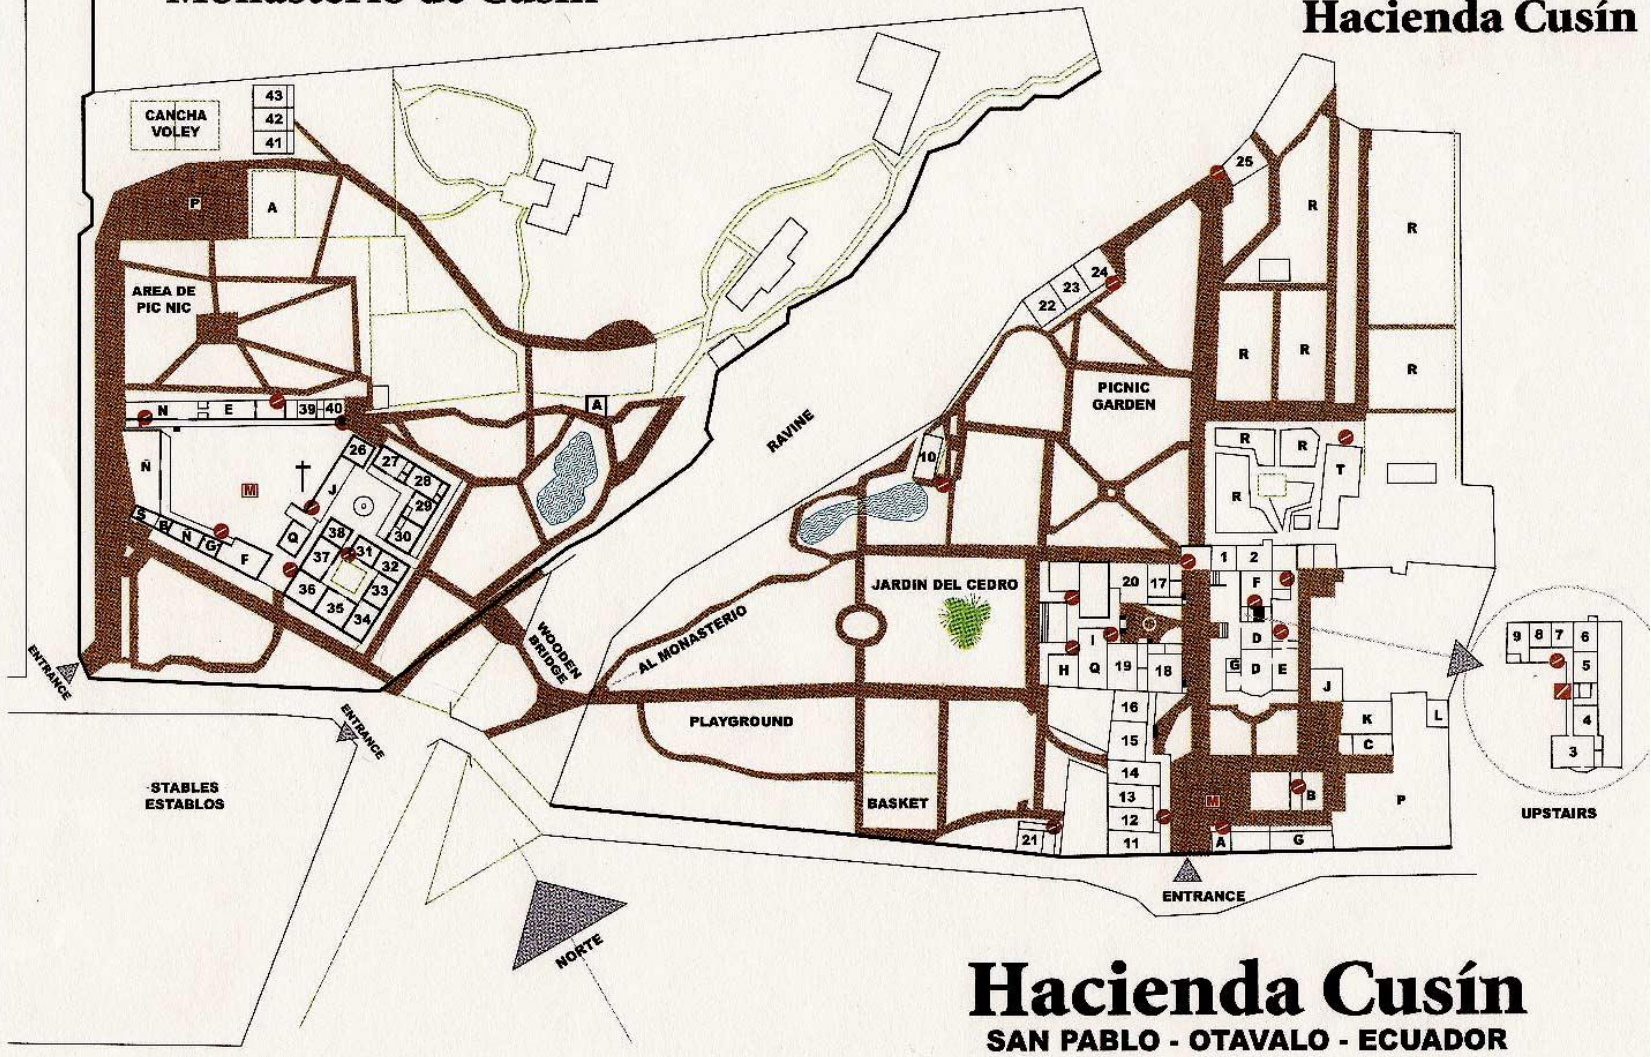

LEGEND

A	GUARD GATE
B	RECEPTION
C	BUSINESS OFFICE
D	SALON BOLIVAR
E	DANING ROOM
F	BAR
G	BATHROOMS
H	LIBRARY
I	READING ROOM
J	GAMES ROOM
K	SQUASH
L	BICYCLES
N	SALON COTACACHI
N	CONFERENCE ROOM
P	PARKING LOT
Q	TV LIBRARY WITH SATELLITE
R	ORCHARDS
S	SECRET PASSAGE TO TOWER
T	CARPENTRY WORKSHOP
U	GIFT SHOP
🔥	FIRE ENTINGUISHERS
🚒	EMERGENCY MEETING AREA
🪜	EMERGENCY LADDER IN TRUNK

LEYENDA

A	GUARDIANIA
B	RECEPCION
C	ADMINISTRACION
D	SALON BOLIVAR
E	RESTAURANTE
F	BAR
G	BAÑOS
H	BIBLIOTECA
I	SALA DE LECTURA
J	SALA DE JUEGOS
K	SQUASH
L	BICICLETAS
N	SALON COTACACHI
N	SALA DE CONFERENCIAS
P	PARQUEADERO
Q	TV BIBLIOTECA
R	HUERTOS AGRICOLAS
S	TORRE
T	TALLER CARPINTERIA
U	ALMACEN
🔥	EXTINGUIDORES
🚒	AREA DE ENCUENTRO PARA EMERGENCIAS
🪜	ESCALERA DE ESCAPE

Monasterio de Cusín

Hacienda Cusín

Hacienda Cusín
SAN PABLO - OTAVALO - ECUADOR